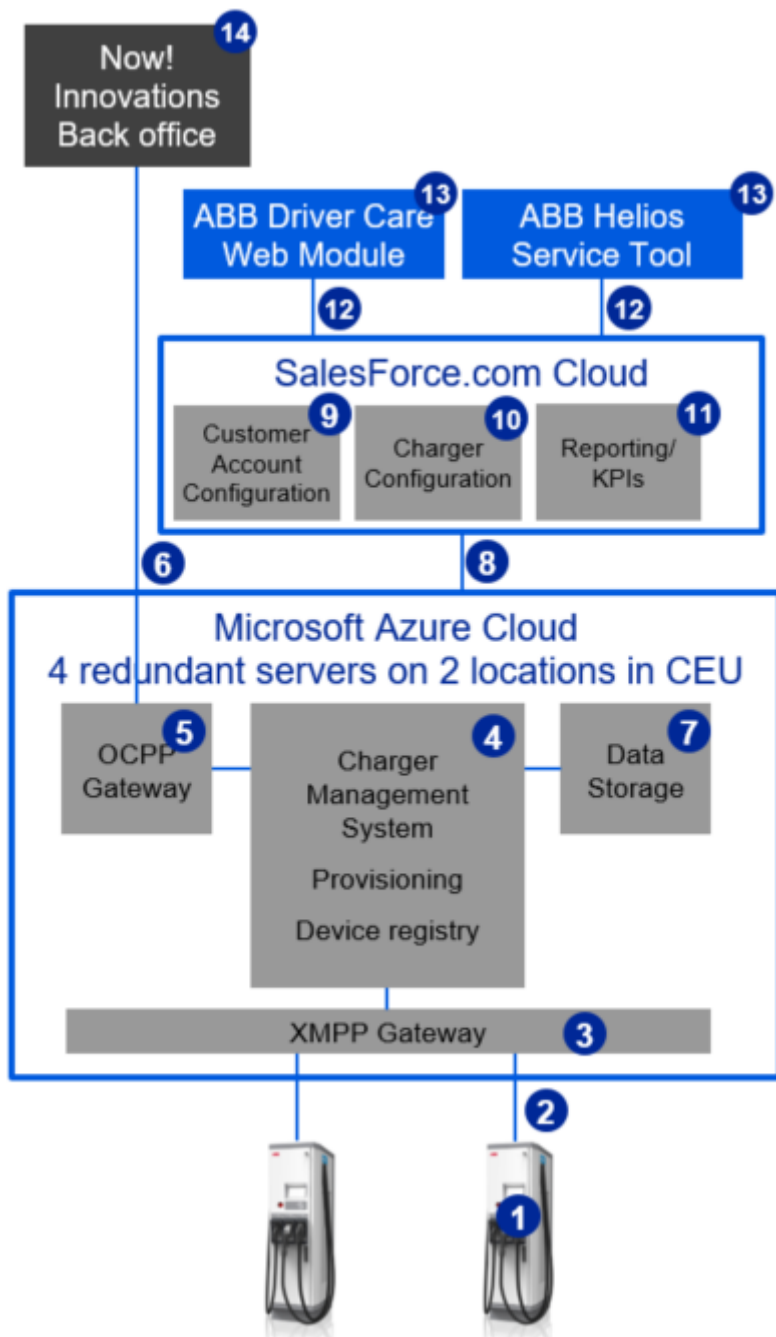

ABB Haldusüsteemi kirjeldus

Viide joonisele /Reference to the figure/	Funktsionaalsus /Functionality/	Aplikatsioon /Application/	Litsentsi andmiseks õigustatud isik /Person authorised to provide license/
14	<i>NOW! Innovation Back Office</i>	<i>Customers management system</i>	ABB (all-litsents)
13	<i>Web Modules to represent/change data from Salesforce and the Charger Mgmt. System in a web browser</i>	<i>Driver Care Web Module Helios Web Module</i>	ABB
12	<i>SalesForce.com Portal Platform</i>	<i>SalesForce application</i>	SalesForce
11	<i>Reporting / Business Intelligence Layer to create statistics & reports</i>	<i>SalesForce application</i>	SalesForce
		<i>ABB specific report templates</i>	ABB
10	<i>Configuration Module to change charger settings, trigger actions on the charger from remote</i>	<i>SalesForce application</i>	SalesForce
		<i>ABB specific charger management module</i>	ABB
9	<i>Configuration Module to setup a customer account including activation of connected services, OCPP endpoint settings, portal access etc.</i>	<i>SalesForce application</i>	SalesForce
		<i>ABB specific account management module</i>	ABB
8	<i>SalesForce API to connect ABB application on Salesforce cloud to the application on Azure cloud</i>	<i>SalesForce API customized to ABB application</i>	ABB
7	<i>Data storage</i>	<i>Azure Data Storage Application</i>	Azure
6	<i>OCPP API to communicate based on OCPP to an OCPP Server</i>	<i>ABB specific OCPP API</i>	ABB
5	<i>OCPP Gateway translating messages</i>	<i>OCPP 1.5 to be migrated</i>	ABB